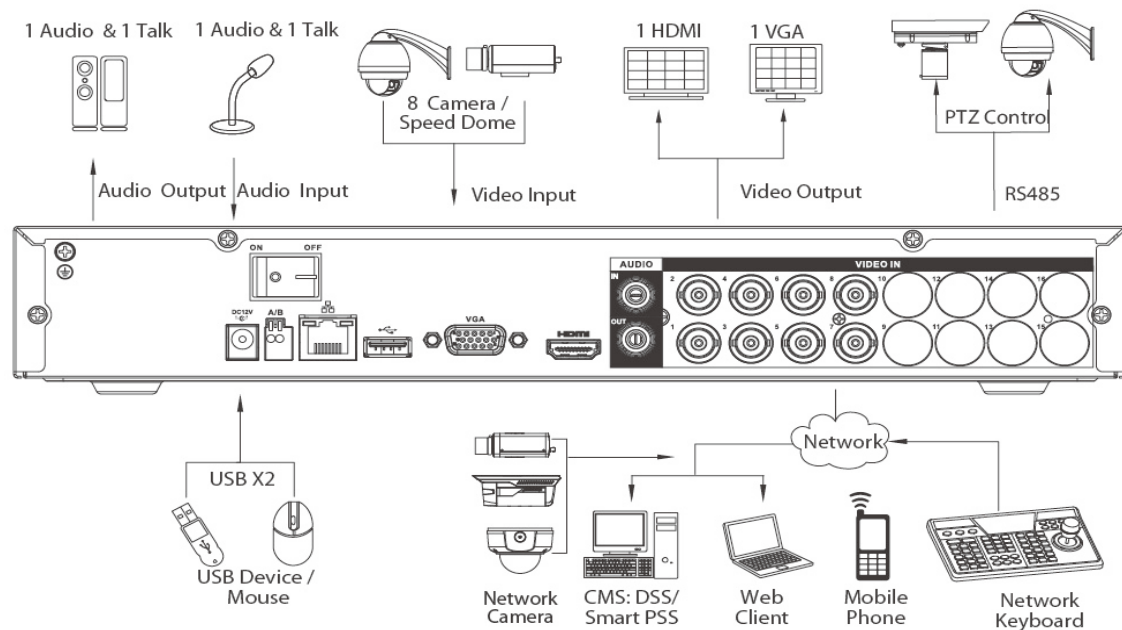

DH-HCVR7104/7108H-S2

Network Functions	HTTP, IPv4/IPv6, TCP/IP, UPNP, RTSP, UDP, SMTP, NTP, DHCP, DNS, PPPOE, DDNS, FTP, IP Filter, SNMP, P2P	
Max. User Access	128 users	
Smart Phone	iPhone, iPad, Android, Windows Phone	
Storage		
Internal HDD	1 SATA port, up to 4TB	
Auxiliary Interface		
USB Interface	2 ports(1 Rear), USB2.0	
RS485	1 port, For PTZ Control	
General		
Power Supply	DC12V/2A	DC12V/3A
Power Consumption	10W(without HDD)	
Working Environment	-10°C ~ +55°C / 10%~90%RH / 86~106kpa	
Dimension(W×D×H)	Mini 1U, 325mm×255mm×55mm	
Weight	1.5KG(without HDD)	

System Connection

*Takes HCVR7108H-S2 as an example

Dahua Technology Co., Ltd.

1199' BinAn Road, Binjiang District, Hangzhou, China

Tel: +86-571-87688883

Fax: +86-571-87688815

Email: overseas@dahuatech.com

www.dahuatech.com

*Design and specifications are subject to change without notice.

© 2015 Dahua Technology Co., Ltd.